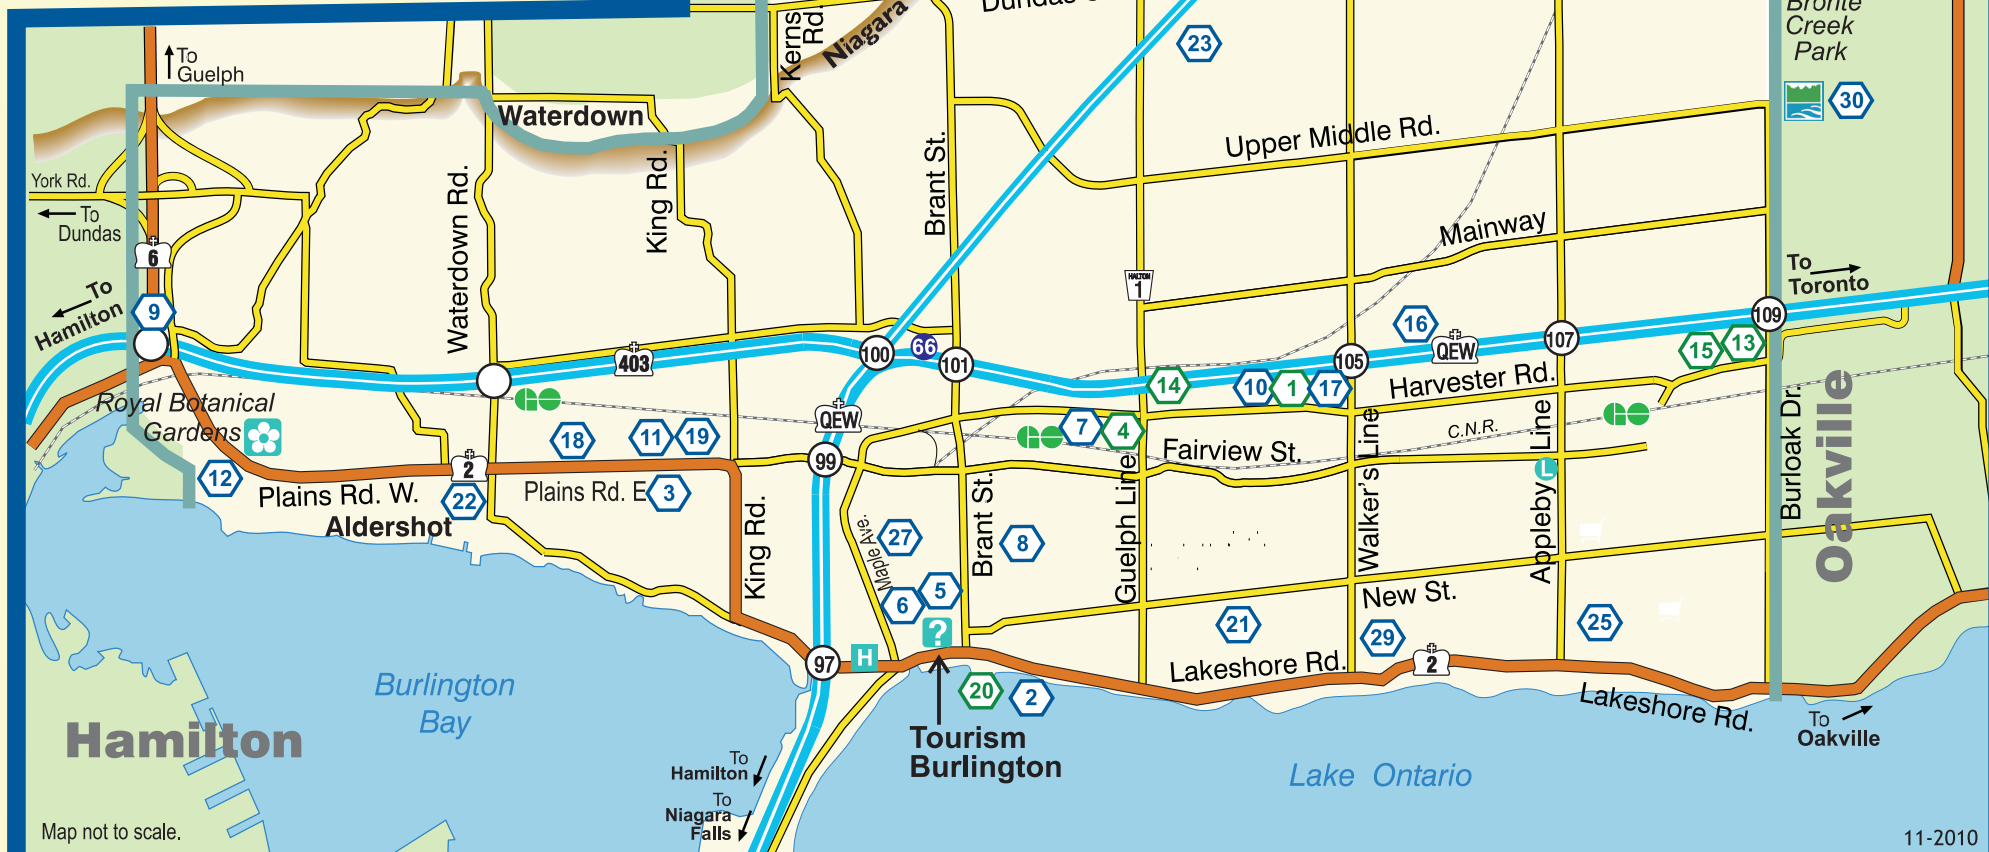

BED & BREAKFAST

(Call ahead to book)

1. **Cedarcroft**
   3273 Myers Lane
   Burlington, ON L7N 1K6
   905.637.2491
2. **Cottage on LaSalle**
   938 LaSalle Park Road
   Burlington, ON L7P 1M9
   905.634.1059
   cottageonlasalle.com
3. **Creekside Bed & Breakfast**
   3158 Pinemeadow Drive
   Burlington, ON L7M 2Z6
   905.336.5382
   holidayrentalscanada.ca
4. **Mount Nemo Lookout**
   4409 No. 2 Side Road RR#1
   Burlington, ON L7R 3X4
   905.319.2408
   i-candymedia.com/nemo
5. **Murphy's Manor**
   5112 Ashland Drive
   Burlington, ON L7L 3H2
   905.632.4917
   bbcanada.com/murmanor
6. **Renn's Nest**
   5292 Walkers Line RR#2
   Milton, ON L9T 2X6
   905.319.0938
   bbcanada.com/2831.html
7. **Sunrise Bed & Breakfast**
   1211 Sable Drive
   Burlington, ON L7S 2J7
   905.634.3083
   bbcanada.com/834.html
8. **The Maple Leaf Manor**
   4490 Appleby Line
   Burlington, ON L7M 0P5
   905.335.5010
   themapleleafmanor.com
9. **The Painted Door**
   237 Strathcona Drive
   Burlington, ON L7L 2C7
   905.639.3663
   bbcanada.com/1500.html

CAMPING

1. **Bronte Creek Provincial Park**
   Season: April - October
   North of QEW, exit 111
   Bronte Road to
   Upper Middle Road (Turn left)
   905.827.6911
   brontecreek.org
2. **Toronto West KOA Kampground**
   Season: April - October
   North of QEW, exit 102
   Guelph Line (21 km.) Follow signs.
   905.854.2495
   torontowestkoa.on.ca

Cycle friendly facilities offering bike shelters, repair kits and trail information.

Map not to scale.

* Extended Stay

Call: 905.634.5594

Toll Free: 1.877.499.9989

Email: info@tourismburlington.com

Facebook: Discover Burlington Ontario

Twitter: @Burlingtontour