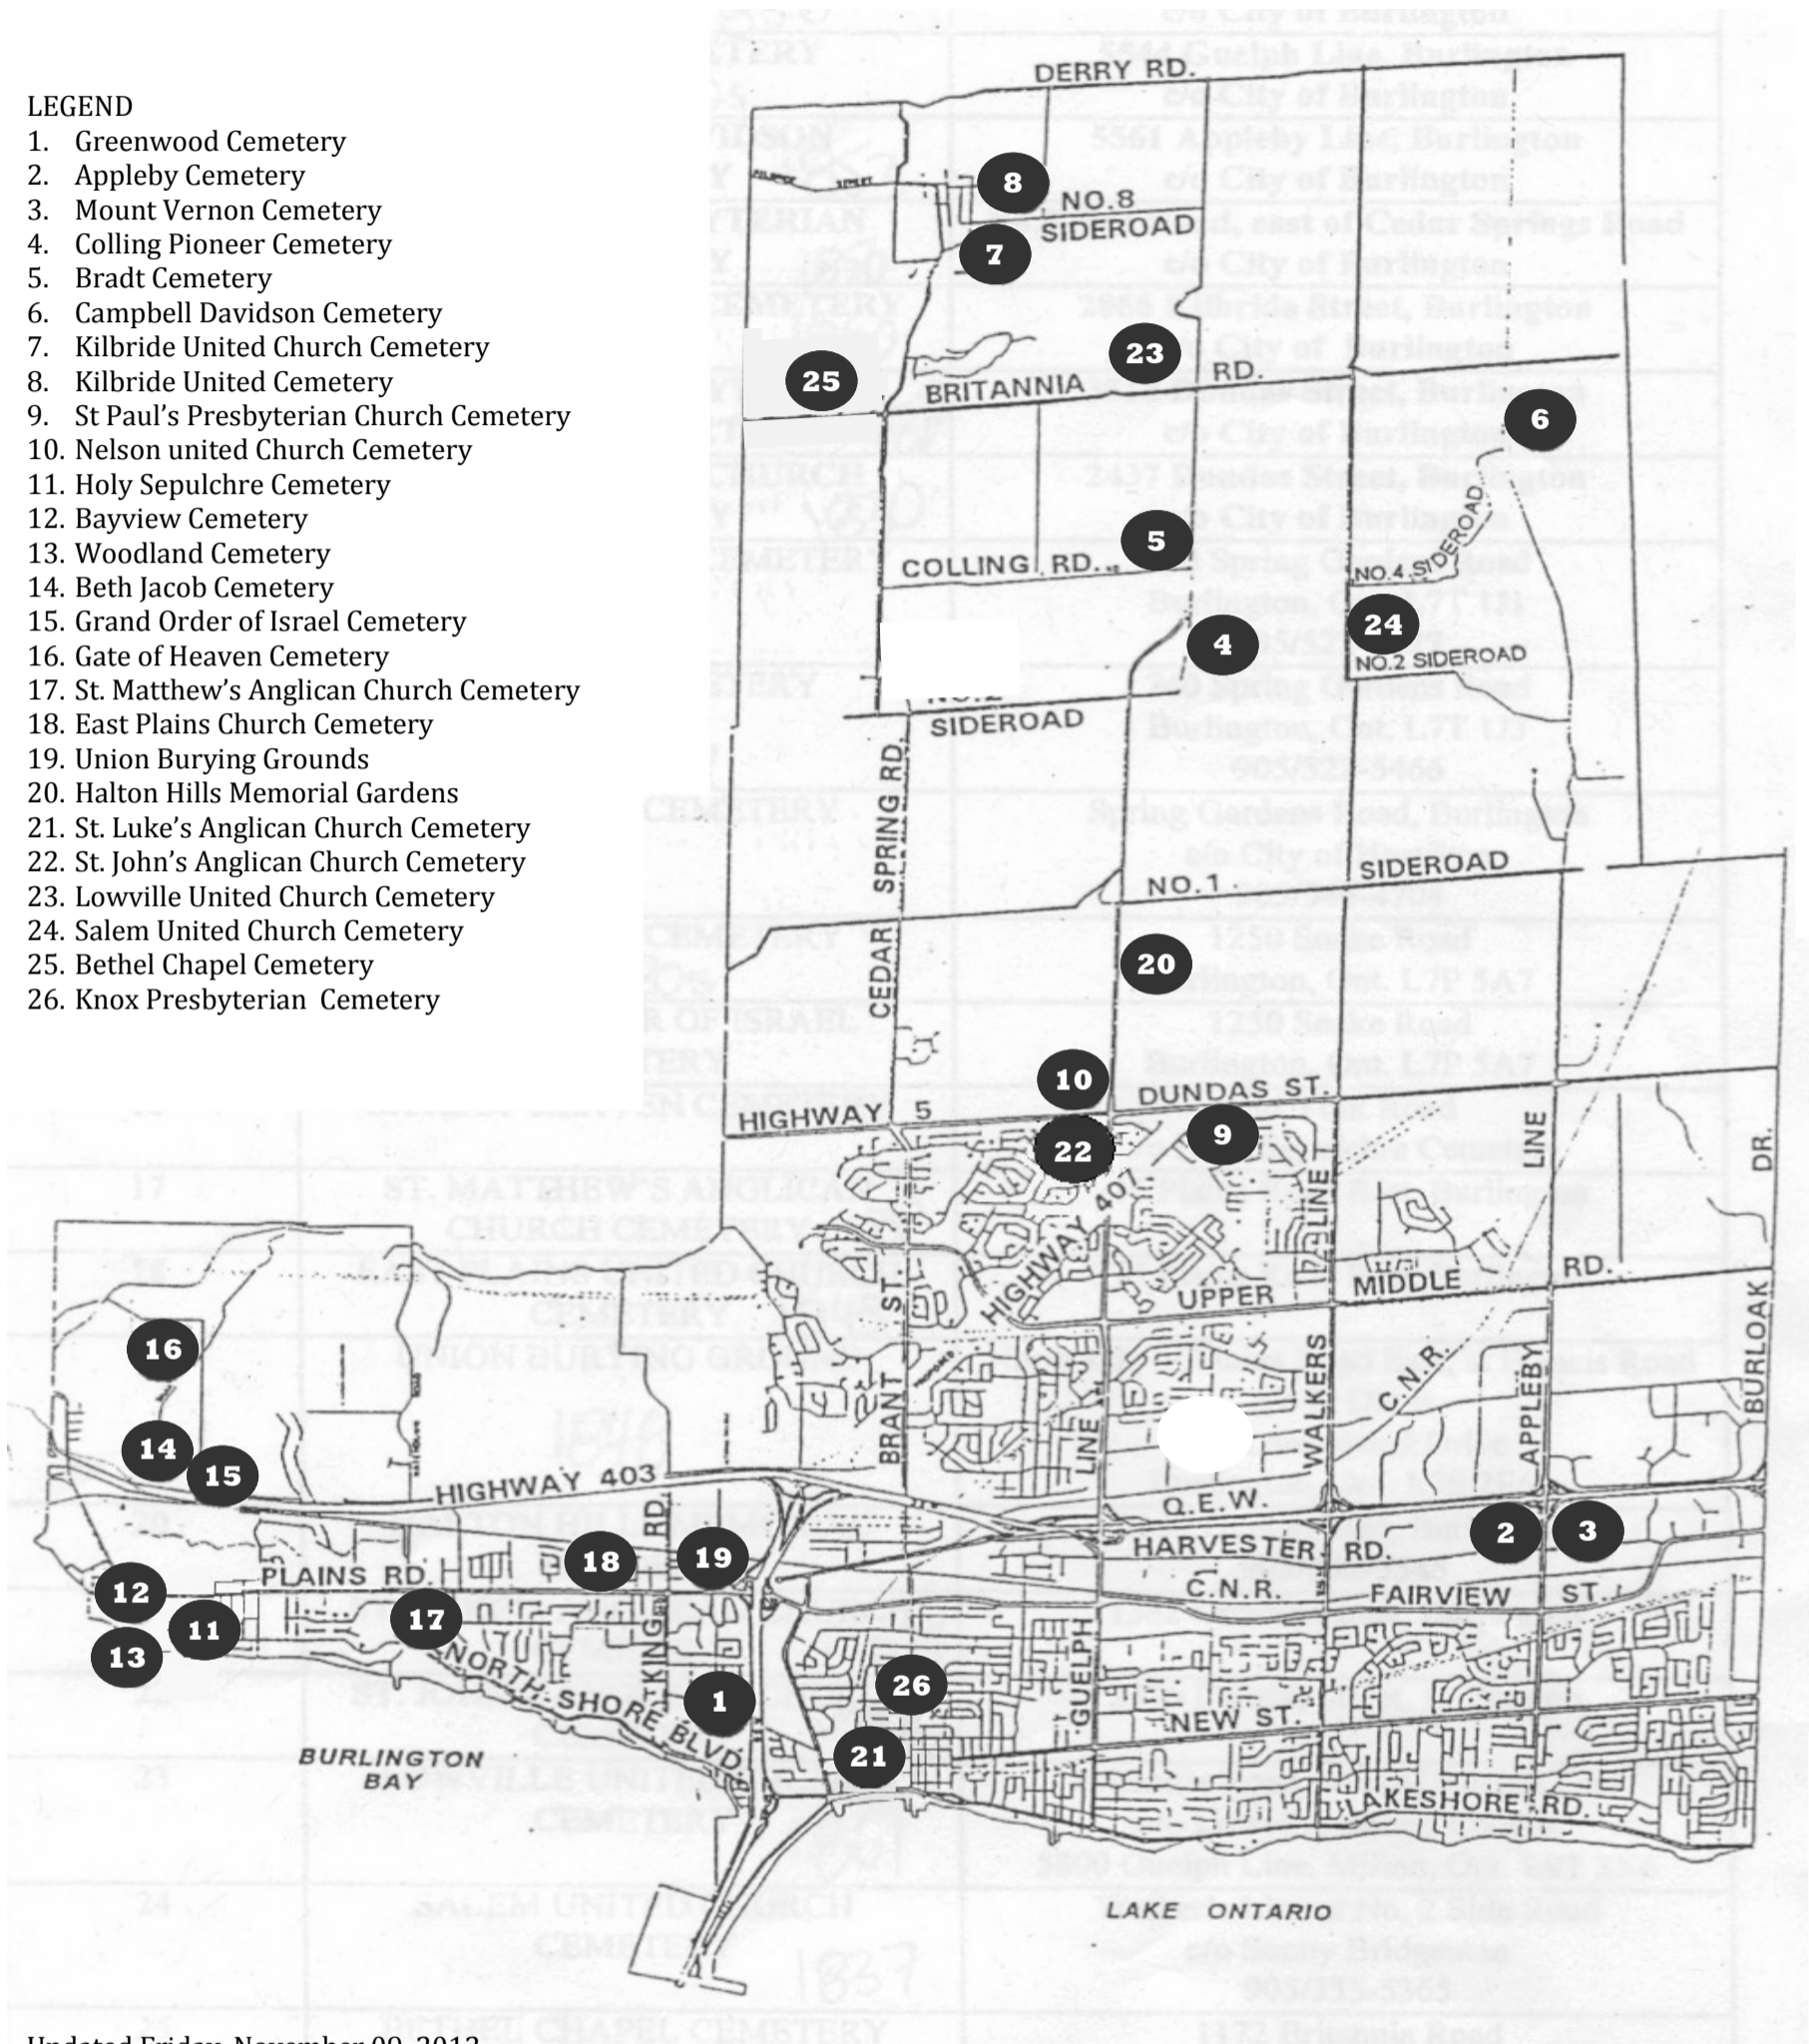

CEMETERIES OF BURLINGTON

LEGEND

1. Greenwood Cemetery
2. Appleby Cemetery
3. Mount Vernon Cemetery
4. Colling Pioneer Cemetery
5. Bradt Cemetery
6. Campbell Davidson Cemetery
7. Kilbride United Church Cemetery
8. Kilbride United Cemetery
9. St Paul's Presbyterian Church Cemetery
10. Nelson united Church Cemetery
11. Holy Sepulchre Cemetery
12. Bayview Cemetery
13. Woodland Cemetery
14. Beth Jacob Cemetery
15. Grand Order of Israel Cemetery
16. Gate of Heaven Cemetery
17. St. Matthew's Anglican Church Cemetery
18. East Plains Church Cemetery
19. Union Burying Grounds
20. Halton Hills Memorial Gardens
21. St. Luke's Anglican Church Cemetery
22. St. John's Anglican Church Cemetery
23. Lowville United Church Cemetery
24. Salem United Church Cemetery
25. Bethel Chapel Cemetery
26. Knox Presbyterian Cemetery

Updated Friday, November 09, 2012

Saved in T:/Tourism/Information Sheets/Places of Worship & Cemeteries